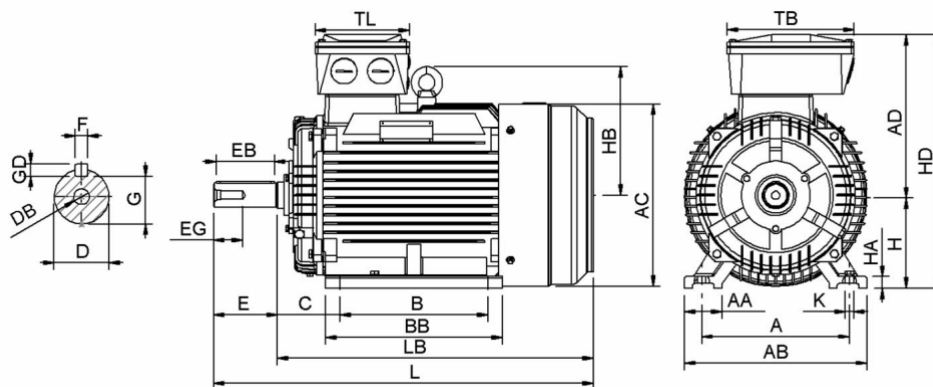

General data	
Standard series	IEC 60034
Type	HMC3 225S-4
Design	575 VD / 995 VY 50 Hz + 690 VD 60 Hz
Direction of rotation	CW
Installation max. altitude (m)	1.000
Poles	4

Motor protection	
Winding temp. detector	No
Temp. detector type	None
Bearing detector	No
Winding PTC main	PTC 3 x 155°C
Winding PTC spare	None
Space heater	None
Terminal board thread	M8
Electrical insulation	Standard (1350 V @ 0.8 µs)
Tropical insulation	Yes
SPM	N/A
External grounding	Yes
Drain hole	Yes
Rain cap	No

Classification	
Class society	
Shaft requirement acc. to	None
Ex. code	No
Industrial certification	CE, UKCA

Mechanical data	
Frame / Shaft height	IEC 225
Type of construction	B3
Cooling method	IC411
Protection class	IP55
Temp. insulation class	F
Frame material	Cast iron
Keyway	Closed
Balancing	Half key
IEC vibration class	A
Weight (kg)	308
Bearing (DE)	6313 / C3 / DGBB
Bearing (NDE)	6312 / C3 / DGBB
Fixed bearing	DE
Moment of inertia (kg×m ²)	0.612
Painting (color)	RAL 9005
Corrosion protection	C3L
Main terminal box pos.	DE top
Main cable entries	Blind cap 2xM50x1.5
Main cable direction	Right from DE
Main cable material	Plastic
Aux. cable entries	Blind cap 2xM20x1.5
Aux. cable direction	NDE
Aux. cable material	Plastic

Data sheet

Ref. no. 1717317
Item no. / Configuration 01 / 3104225-37.0-010301-M-069334
Description HMC3 225S-4 690VD SF1.0 60Hz 37kW

Sales order SODK-224699
Our reference Trine Nyborg Sørensen
Date 08-09-2025